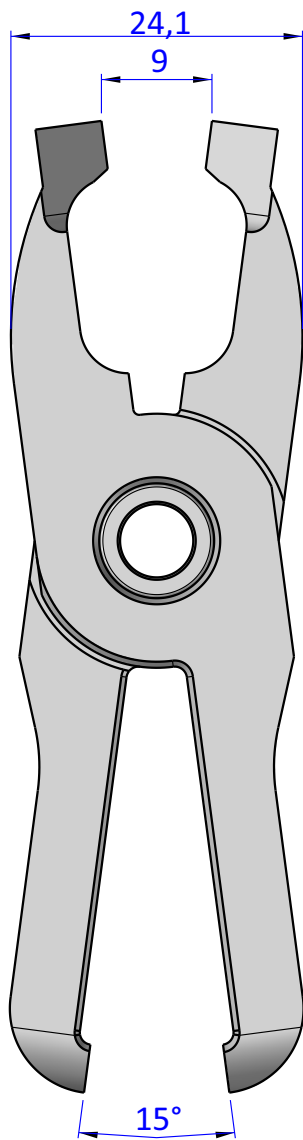

THE PROPERTY OF THE DRAWING IS ESTABLISHED BY LAW. IT IS FORBIDDEN TO PRODUCE OR SHOW IT TO THIRD PART. WITHOUT A WRITTEN AGREEMENT.

DESIGNED FROM	REVIEW
FPS Automation	A

DATE	WEIGHT
28/10/2020	0,075kg

CODE
VES.NY25AD

Format A4

UNI 936-76

GENERAL TOLERANCE

UNI - ISO 2768

CLASSE f

DESCRIPTION

VES.NY25AD